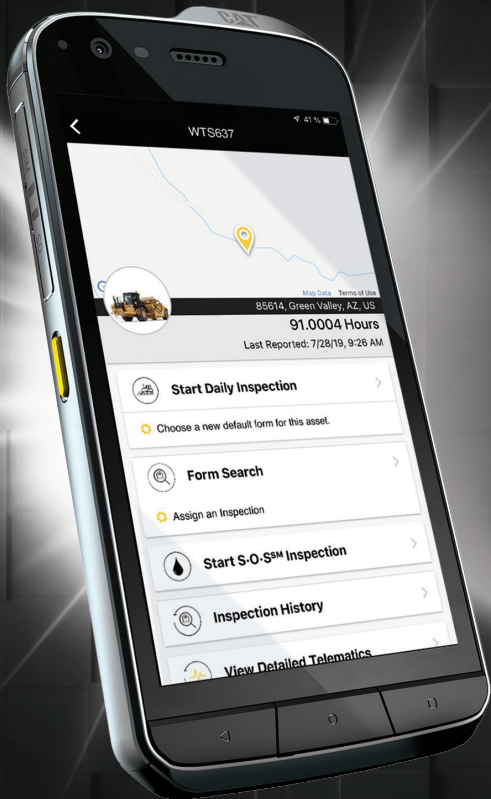

ALTORFER

INSPECTIONS SIMPLIFIED

INTRODUCING THE CAT® INSPECT APP FOR EQUIPMENT INSPECTIONS

Keeping up with your equipment's maintenance is key to ensuring its long-term success. Now, make it even easier than before with the Cat Inspect App. This application allows you to download and complete equipment inspections, right from your smart device. Visit Google Play or the Apple App Store to get started today!

- 📍 Perform preventative maintenance, TA-1, daily walkarounds, and customizable inspections.
- 📍 Electronic inspections provide real-time information.
- 📍 Secure inspection results for Cat and non-Cat asset.
- 📍 Red, Yellow, or Green ratings allow for quick identification of actionable items.
- 📍 Prioritize repair spend budget based on results and status.
- 📍 Help screens available for applicable information.
- 📍 Assign inspections and review results from various employees on the jobsite.
- 📍 Add ratings, make comments, and take pictures with annotation capabilities during inspections.
- 📍 Integrated with other systems like VisionLink®.